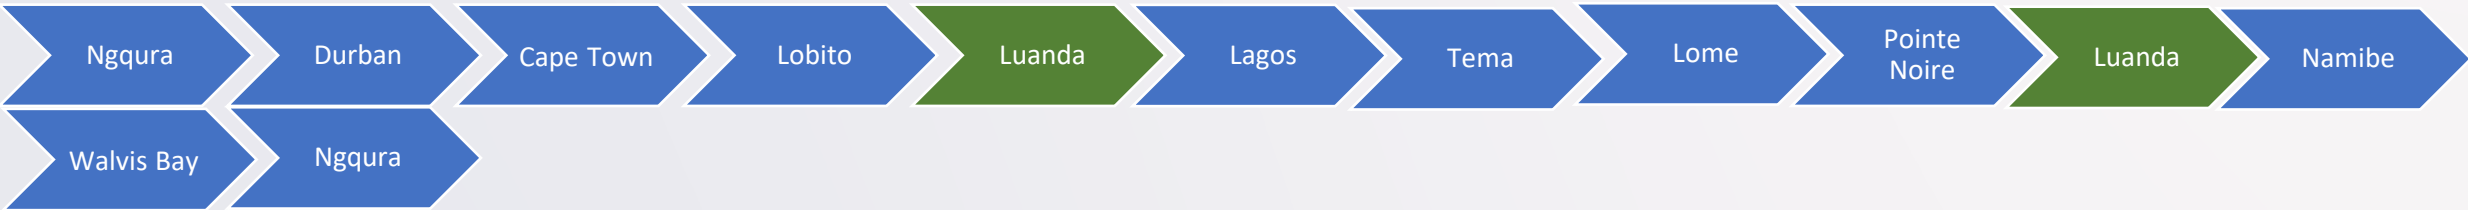

DP WORLD

MSC - LUANDA

2024

MSC

MSC - Angola & Namibia feeder

Service Frequency: **Weekly Vessel Call**

Rotation:

Vessel Details:

DP WORLD

PSL - LUANDA

2024

PSL

PSL- Service Europe / West Africa

Service Frequency: **Every 21 Days**

Rotation:

Vessel Details: