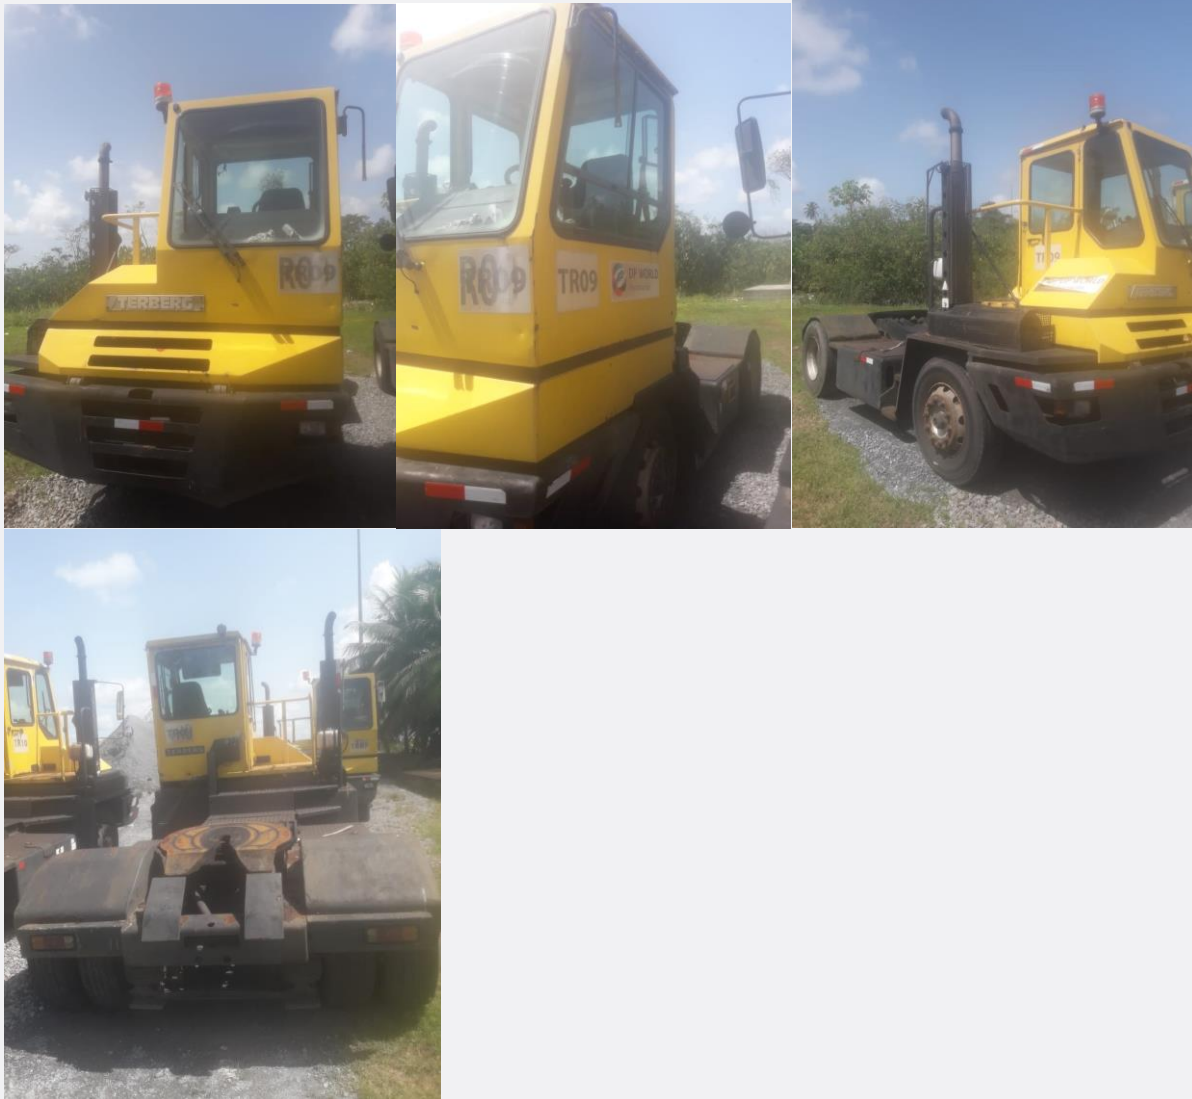

## Pictures Tender Vehicles/Equipment

### 1. Terberg Terminal Tractors

Type	ID	Make	Model	Serial no.	Year
Terminal Tractor (ITV)	TR07	Terberg	YT180	XLWYT1803Y3472339	2000

Type	ID	Make	Model	Serial no.	Year
Terminal Tractor (ITV)	TR08	Terberg	YT180	XLWYT1805Y3482340	2000

Type	ID	Make	Model	Serial no.	Year
Terminal Tractor (ITV)	TR09	Terberg	YT180	XLWYT1800Y3452324	2000

Type	ID	Make	Model	Serial no.	Year
Terminal Tractor (ITV)	TR10	Terberg	YT180	XLWYT1808Y3462325	2000

## 2. Ottawa Yard Mule Terminal Tractor

Type	ID	Make	Model	Serial no.	Year
Terminal Tractor (ITV)	TR02	Ottawa Yard Mule	Commando C-30	11VAA13F8SA000046	1994