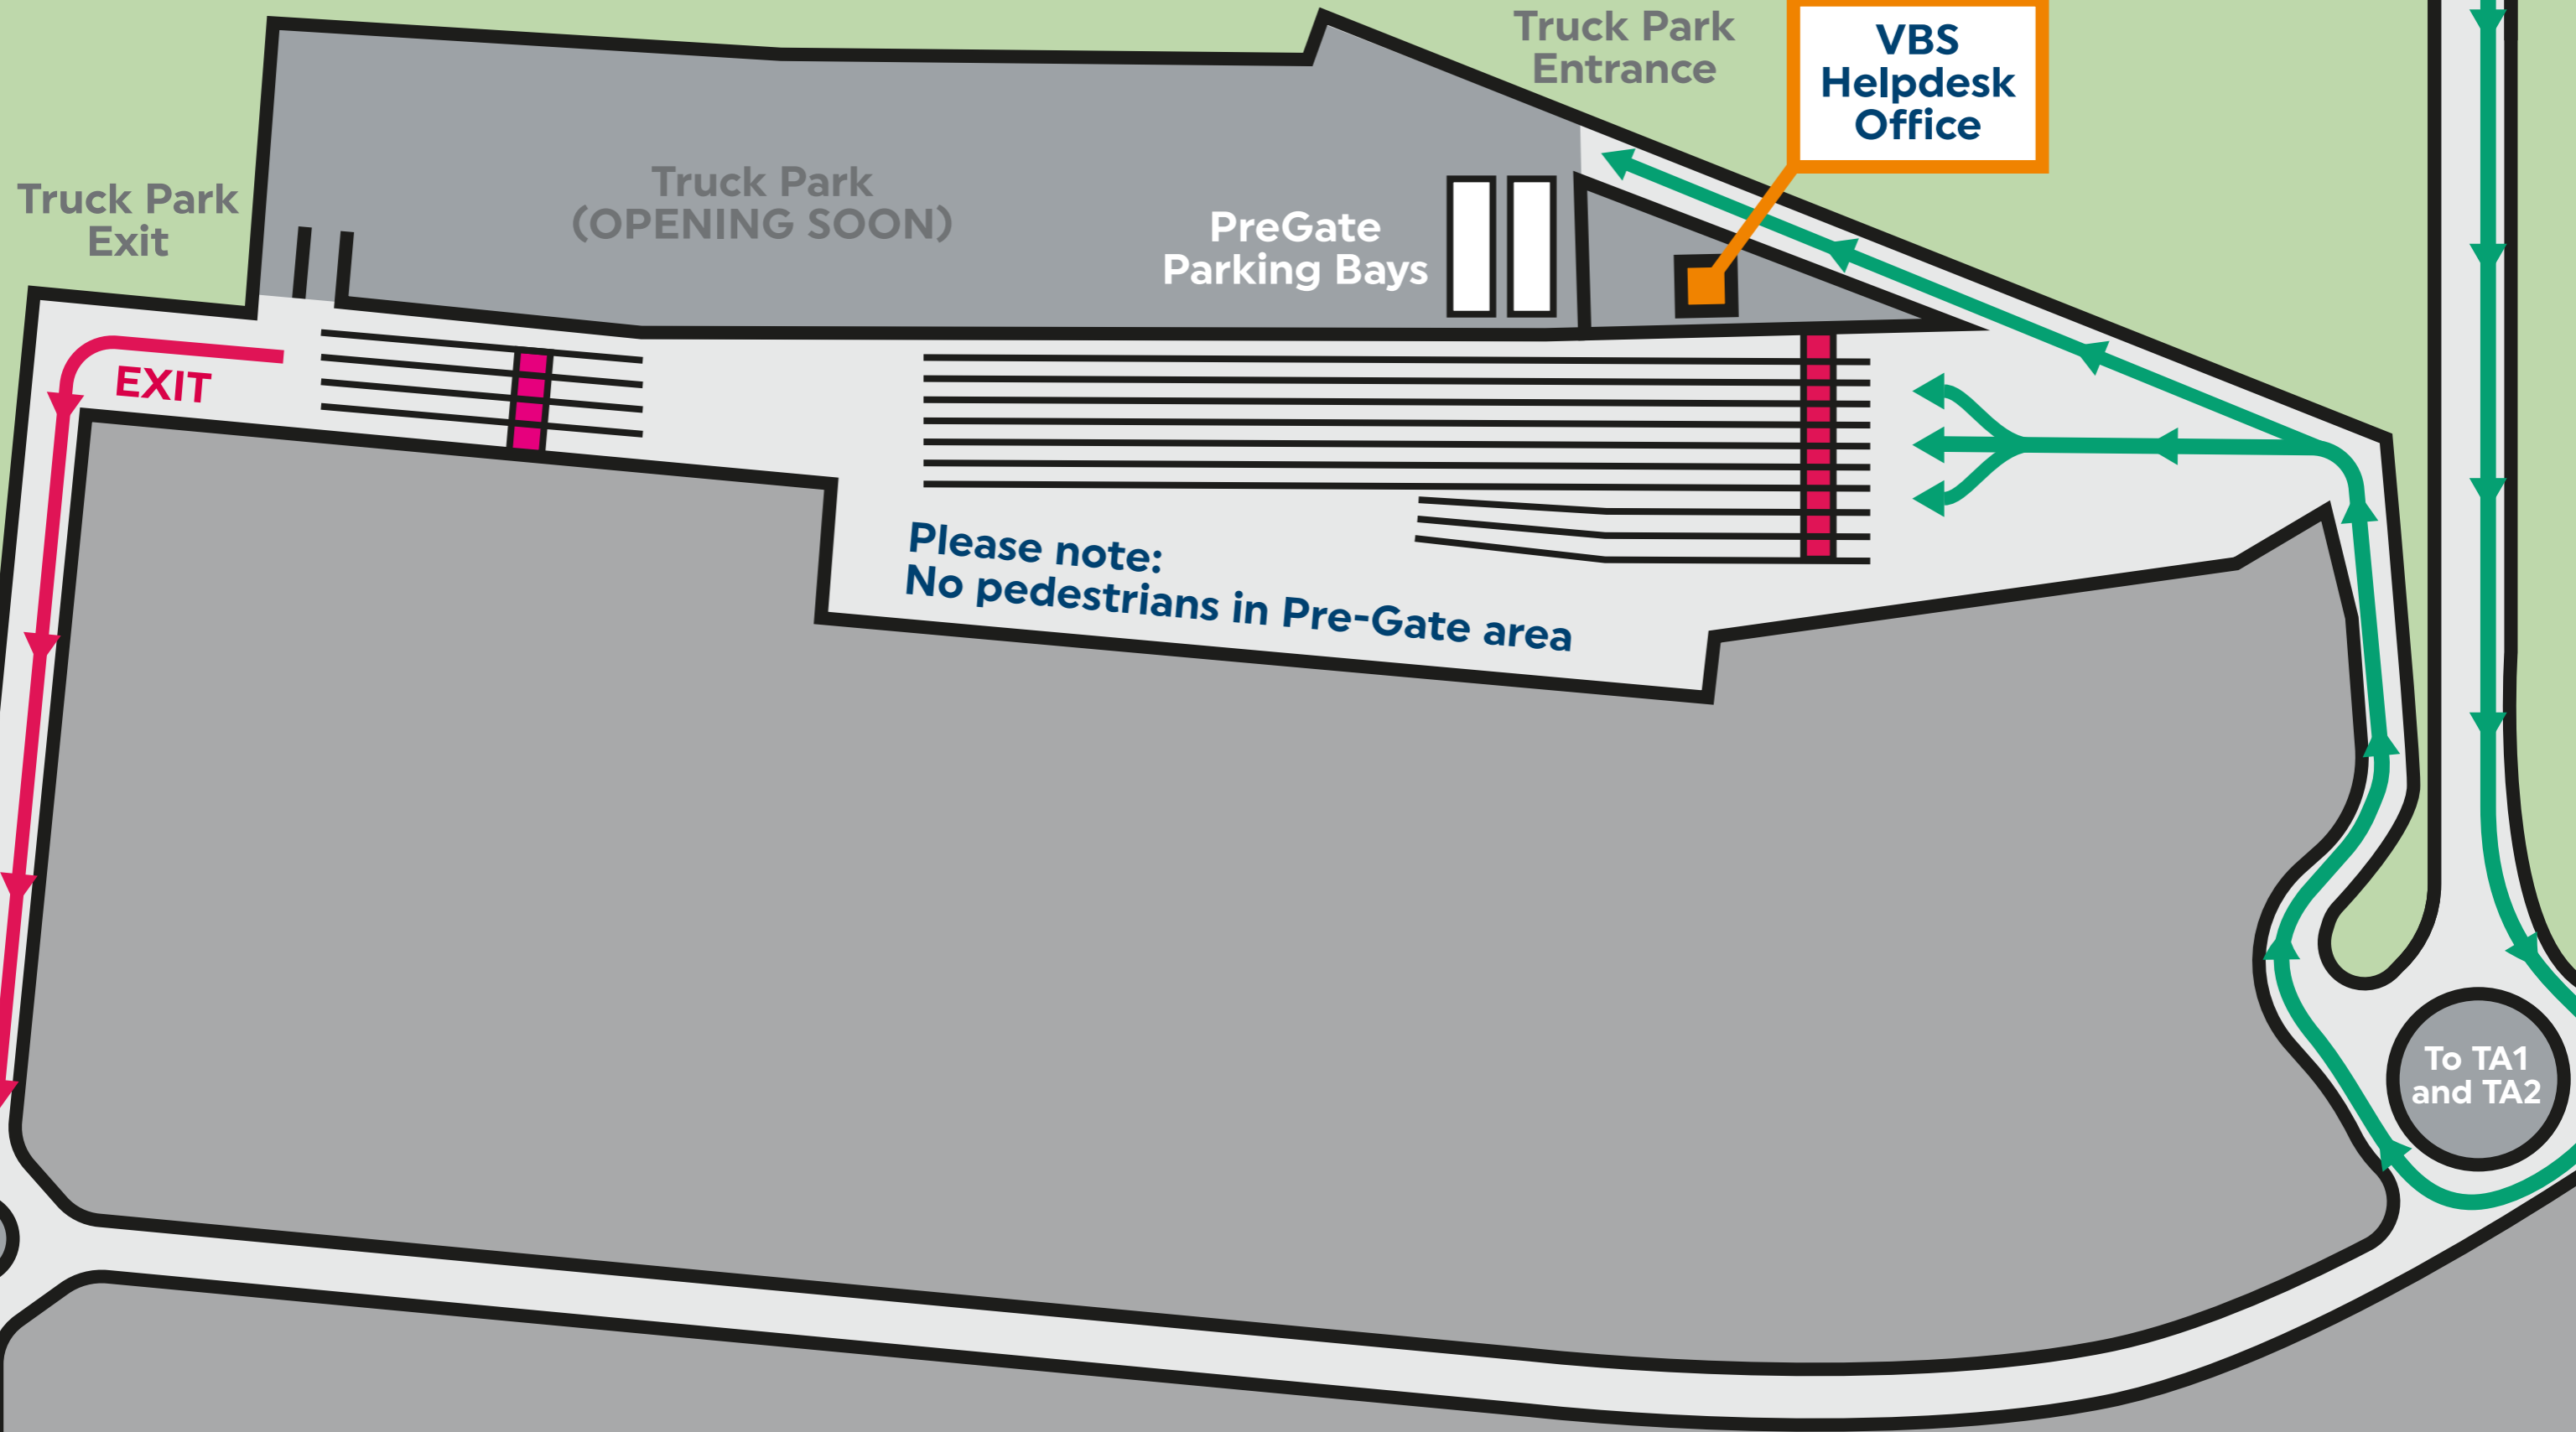

Dock Gate 10
City Centre

M271

Dock Gate 20

Empty Park 2

Empty Park 2 Entry/Exit

Border Inspection Post, Port Health,
Customs and DP
World Southampton
Admin Building

T1/Empty Park 1 Exit

T3 Entry/Exit

VBS Helpdesk
office

PreGate
SO15 1DA

Transfer Area 3

Berth
SCT5

PreGate Exit

PreGate Entry

T1/Empty Park 1 Entry

Empty Park 1

Transfer Area 1

207 Gate Entry

Berth
SCT1

Berth
SCT2

Berth
SCT3

Berth
SCT4

PreGate

Dock Gate 20

Truck Park
(OPENING SOON)

PreGate
Parking Bays

Truck Park
Entrance

VBS
Helpdesk
Office

Truck Park
Exit

EXIT

Please note:
No pedestrians in Pre-Gate area

To TA1
and TA2