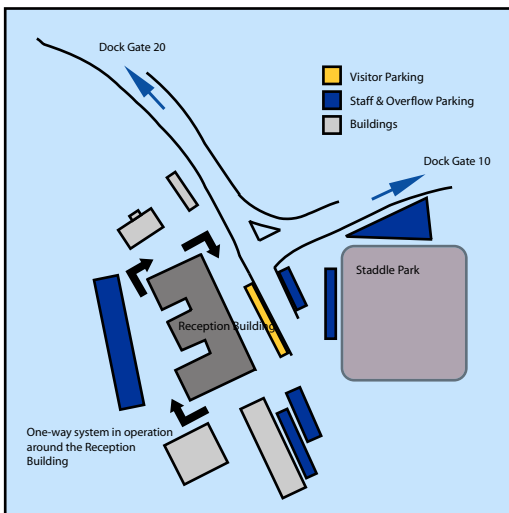

WHERE TO FIND US

By Rail:

Travel to Southampton Central. This is the main route from Waterloo, Winchester & Cardiff. Exit station left on platform 4 which is nearest Dock Gate 10 and take a taxi to the terminal. No public buses run to the terminal.

Via M3:

At junction 4 follow signs for M27 West toward and follow directions below on the M27.

Via M27:

Exit M27 at junction 3. Take the M271 exit, at the roundabout take the first exit A35, stay in the inside lane towards the Millbrook Roundabout. Take the fourth exit, turning right into Dock Gate 20. Turn left and follow road to the terminal.

CAR PARKING

From City Centre:

Drive along West Quay Road and turn left into Dock Gate 10. Turn right at the roundabout, follow the road to next roundabout before the railway crossing, go straight across and follow the road to next roundabout and take the second exit.

Drive to the end of the road which is a T junction and then turn left into the terminal and park.

PORT SECURITY

Security is important at DP World Southampton to ensure the safety of our employees and visitors.