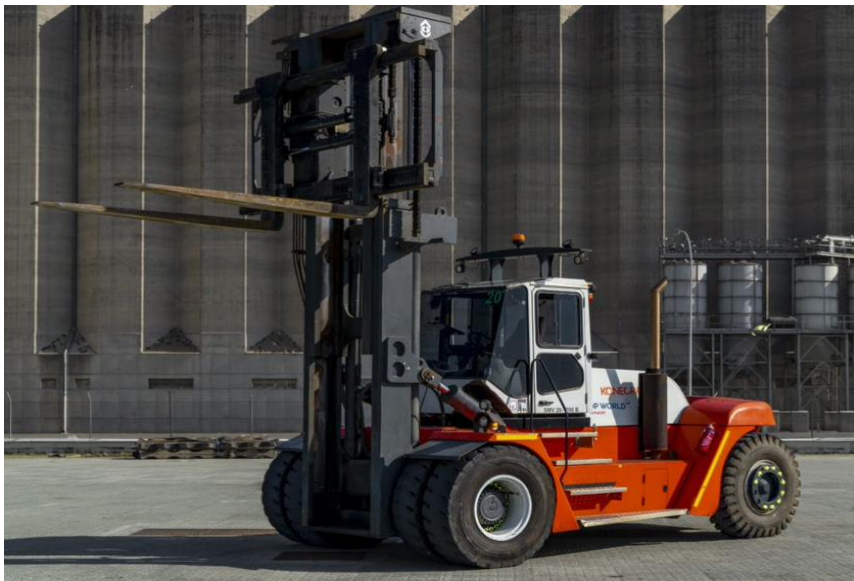

Type: Forklift
Make: Konecranes
Model: SMV 20-1200B
Lifting Capacity: 20 tons

[heavyhandling.be/producten/TDS SMV 20-1200 B M2010.pdf](https://heavyhandling.be/producten/TDS_SMV_20-1200_B_M2010.pdf)