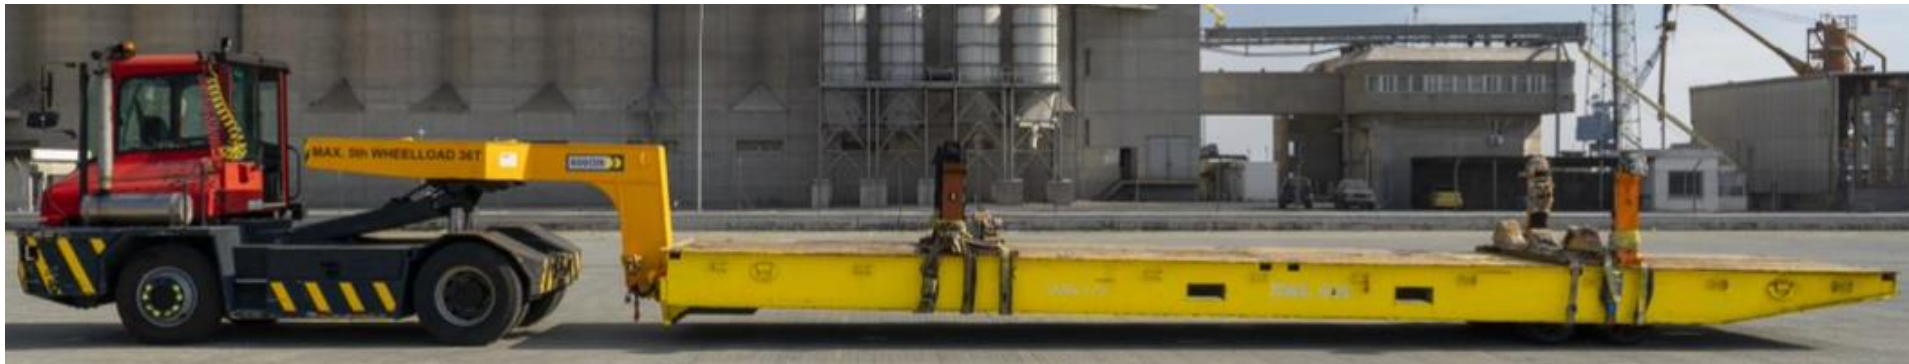

Type: Mafi Lowbed Trailer

Make: Seccom Low Bed Trailers

Model: Mafi trailer

Lifting capacity: 60 tons