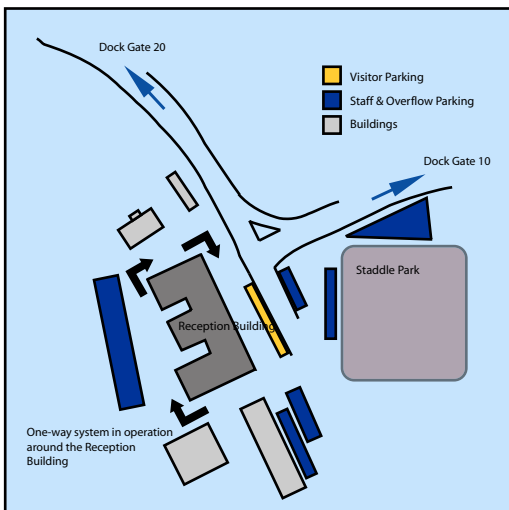

### By Rail:

Travel to Southampton Central. This is the main route from Waterloo, Winchester & Cardiff. Exit station left on platform 4 which is nearest Dock Gate 10 and take a taxi to the terminal. No public buses run to the terminal.

### Via M27:

Exit M27 at junction 3. Take the M271 exit, at the roundabout take the first exit A35, stay in the inside lane towards the Millbrook Roundabout. Take the fourth exit, turning right into Dock Gate 20. Turn left and follow road to the terminal.

### From City Centre:

Drive along West Quay Road and turn left into Dock Gate 10. Turn right at the roundabout, follow the road to next roundabout before the railway crossing, go straight across and follow the road to next roundabout and take the second exit.

Drive to the end of the road which is a T junction and then turn left into the terminal and park.